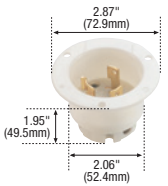

Hart lock industrial grade 30A locking devices

Product description

3-pole, 3-wire non-grounding
30A, 3Ø 480V/AC
NEMA L12-30

CWL1230P

CWL1230R

CWL1230FO

CWL1230FI

Industrial grade plugs & connectors

Rating	A	V/AC	NEMA	Description	Cord diameter	Color	Plug catalog no.	Connector catalog no.	
30	480	L12-30	3Ø straight body	0.38-1.00" (9.5-25.4mm)	BK & W	<input type="checkbox"/> CWL1230P	<input type="checkbox"/> CWL1230C		•

^ANot CSA certified

Accessories for NEMA L12-30 locking devices

Description	Catalog no.	
Diecast aluminum single receptacle cover, vertical mount, for FS/FD boxes	<input type="checkbox"/> 7420	
Glass-filled nylon flanged inlet/outlet cover, vertical mount, for 30A devices	<input type="checkbox"/> WP2	• •

7420

WP2

Color information:

BK (Black), W (White)

Dimensional information:
C-77, C-78

Receptacle specification information:
L12-30: C-87

Compliances, specifications and availability are subject to change without notice.