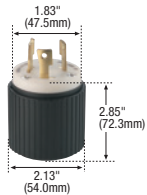

Hart lock industrial grade 30A locking devices

Product description

3-pole, 3-wire non-grounding
30A, 3Ø 480V/AC
NEMA L12-30

CWL1230P

CWL1230R

CWL1230FO

CWL1230FI

Industrial grade plugs & connectors

Rating	A	V/AC	NEMA	Description	Cord diameter	Color	Plug catalog no.	Connector catalog no.	
30	480	L12-30	3Ø straight body	0.38-1.00" (9.5-25.4mm)	BK & W	<input type="checkbox"/> CWL1230P	<input type="checkbox"/> CWL1230C		•

7420

WP2

Color information:

BK (Black), W (White)

Dimensional information:
C-77, C-78

Receptacle specification information:
L12-30: C-87

Compliances, specifications and availability are subject to change without notice.