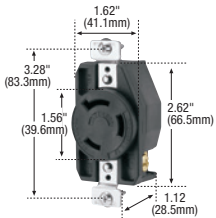

Hart lock industrial grade 30A locking devices

Product description

3-pole, 3-wire non-grounding
30A, 3Ø 480V/AC
NEMA L12-30

CWL1230P

CWL1230R

CWL1230FO

CWL1230FI

Industrial grade plugs & connectors

Rating	A	V/AC	NEMA	Description	Cord diameter	Color	Plug catalog no.	Connector catalog no.	
30	480	L12-30	3Ø straight body	0.38-1.00" (9.5-25.4mm)	BK & W	<input type="checkbox"/> CWL1230P	<input type="checkbox"/> CWL1230C		•

Industrial grade receptacles

Rating	A	V/AC	NEMA	Description	Color	Single receptacle	
30	480	L12-30	3Ø standard industrial	BK	<input type="checkbox"/> CWL1230R		

Industrial grade flanged inlets & outlets

7420

WP2

Color information:

BK (Black), W (White)

Dimensional information:
C-77, C-78

Receptacle specification information:
L12-30: C-87

Compliances, specifications and availability are subject to change without notice.